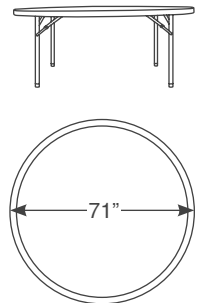

TBL-071 FOLDING TABLE

71" Diameter Round Table

- Tough Polypropylene Plastic
- 1" Steel Tubular Legs (For Added Strength)
- 2" Thick Polypropylene Edging
- Plastic Castor (To Protect Your Flooring)
- Honeycomb Molding (For Strength & Minimal Weight)
- Integral Leg Mechanism (Easy Setup)
- Total Weight of 70 Lbs.
- **Available in an 60" Model**
- **10 Year Limited Warranty**

TABLE & CHAIR CONFIGURATIONS

SPECIFICATIONS

Dimensions: 71" Diameter
Height: 29 1/2"
Weight: 70 Lbs.
Weight Capacity: 1500 Lbs.
Dolly: SW 60
Dolly Storage: 10 Tables

TBL-071-12/14