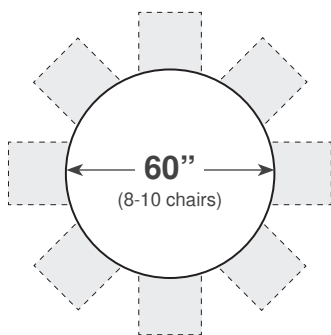

TBL-071 FOLDING TABLE

71" Diameter Round Table

- Tough Polypropylene Plastic
- 1" Steel Tubular Legs (For Added Strength)
- 2" Thick Polypropylene Edging
- Plastic Castor (To Protect Your Flooring)
- Honeycomb Molding (For Strength & Minimal Weight)
- Integral Leg Mechanism (Easy Setup)
- Total Weight of 70 Lbs.
- **Available in an 60" Model**
- **10 Year Limited Warranty**

TABLE & CHAIR CONFIGURATIONS

SPECIFICATIONS

Dimensions: 71" Diameter
Height: 29 1/2"
Weight: 70 Lbs.
Weight Capacity: 1500 Lbs.
Dolly: SW 60
Dolly Storage: 10 Tables

TBL-071-12/14