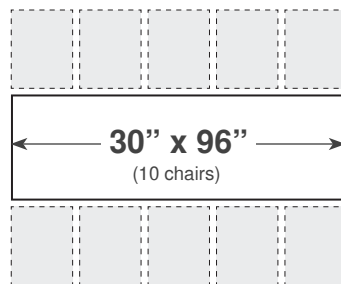

TBL-071 FOLDING TABLE

71" Diameter Round Table

- Tough Polypropylene Plastic
- 1" Steel Tubular Legs (For Added Strength)
- 2" Thick Polypropylene Edging
- Plastic Castor (To Protect Your Flooring)
- Honeycomb Molding (For Strength & Minimal Weight)
- Integral Leg Mechanism (Easy Setup)
- Total Weight of 70 Lbs.
- **Available in an 60" Model**
- **10 Year Limited Warranty**

TABLE & CHAIR CONFIGURATIONS

SPECIFICATIONS

Dimensions: 71" Diameter
Height: 29 1/2"
Weight: 70 Lbs.
Weight Capacity: 1500 Lbs.
Dolly: SW 60
Dolly Storage: 10 Tables

TBL-071-12/14