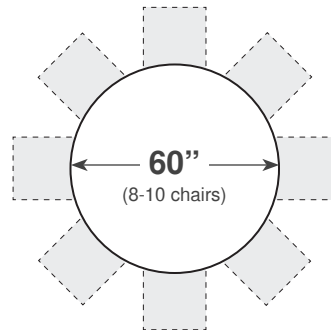

SW 60 Table Dolly

TBL-3096 FOLDING TABLE

30" x 96" Rectangular Table

- Tough Polypropylene Plastic
- 1" Steel Tubular Legs (For Added Strength)
- 2" Thick Polypropylene Edging
- Plastic Castor (To Protect Your Flooring)
- Honeycomb Molding (For Strength & Minimal Weight)
- Integral Leg Mechanism (Easy Setup)
- Total Weight of 49 Lbs.
- **Available in an 30" x 72" Model**
- **10 Year Limited Warranty**

TABLE & CHAIR CONFIGURATIONS

SPECIFICATIONS

Dimensions: 30" x 96"
Height: 29 1/2"
Weight: 49 Lbs.
Weight Capacity: 1200 Lbs.
Dolly: SW 60
Dolly Storage: 12 Tables

TBL-3096-12/14