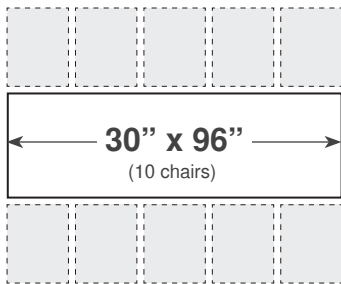

SW 60 Table Dolly

TBL-3096 FOLDING TABLE

30" x 96" Rectangular Table

- Tough Polypropylene Plastic
- 1" Steel Tubular Legs (For Added Strength)
- 2" Thick Polypropylene Edging
- Plastic Castor (To Protect Your Flooring)
- Honeycomb Molding (For Strength & Minimal Weight)
- Integral Leg Mechanism (Easy Setup)
- Total Weight of 49 Lbs.
- **Available in an 30" x 72" Model**
- **10 Year Limited Warranty**

TABLE & CHAIR CONFIGURATIONS

SPECIFICATIONS

Dimensions: 30" x 96"
Height: 29 1/2"
Weight: 49 Lbs.
Weight Capacity: 1200 Lbs.
Dolly: SW 60
Dolly Storage: 12 Tables

TBL-3096-12/14