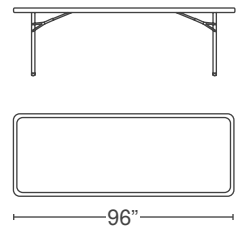

SW 60 Table Dolly

TBL-3096 FOLDING TABLE

30" x 96" Rectangular Table

- Tough Polypropylene Plastic
- 1" Steel Tubular Legs (For Added Strength)
- 2" Thick Polypropylene Edging
- Plastic Castor (To Protect Your Flooring)
- Honeycomb Molding (For Strength & Minimal Weight)
- Integral Leg Mechanism (Easy Setup)
- Total Weight of 49 Lbs.
- **Available in an 30" x 72" Model**
- **10 Year Limited Warranty**

TABLE & CHAIR CONFIGURATIONS

SPECIFICATIONS

Dimensions: 30" x 96"
Height: 29 1/2"
Weight: 49 Lbs.
Weight Capacity: 1200 Lbs.
Dolly: SW 60
Dolly Storage: 12 Tables

TBL-3096-12/14