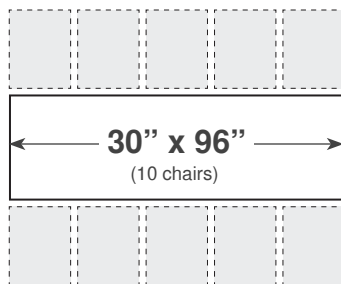

SW 60 Table Dolly

### 60" Diameter Round Table

- Tough Polypropylene Plastic
- 1" Steel Tubular Legs (For Added Strength)
- 2" Thick Polypropylene Edging
- Plastic Castor (To Protect Your Flooring)
- Honeycomb Molding (For Strength & Minimal Weight)
- Integral Leg Mechanism (Easy Setup)
- Total Weight of 50 Lbs.
- **Available in an 71" Model**
- **10 Year Limited Warranty**

### SPECIFICATIONS

- Dimensions:** 60" Diameter
- Height:** 29 1/2"
- Weight:** 50 Lbs.
- Weight Capacity:** 1300 Lbs.
- Dolly:** SW 60
- Dolly Storage:** 12 Tables

TBL-060-12/14