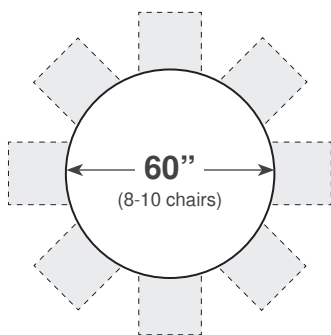

### 60" Diameter Round Table

- Tough Polypropylene Plastic
- 1" Steel Tubular Legs (For Added Strength)
- 2" Thick Polypropylene Edging
- Plastic Castor (To Protect Your Flooring)
- Honeycomb Molding (For Strength & Minimal Weight)
- Integral Leg Mechanism (Easy Setup)
- Total Weight of 50 Lbs.
- **Available in an 71" Model**
- **10 Year Limited Warranty**

### SPECIFICATIONS

- Dimensions:** 60" Diameter
- Height:** 29 1/2"
- Weight:** 50 Lbs.
- Weight Capacity:** 1300 Lbs.
- Dolly:** SW 60
- Dolly Storage:** 12 Tables

TBL-060-12/14