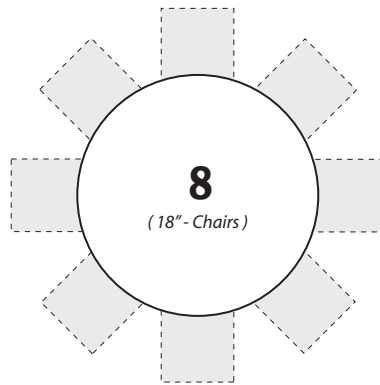

THE
Vista
COLLECTION

AVERAGE JUST GOT BIGGER

Vista... banquet seating...

BALANCING PERSONAL COMFORT & ROOM EFFICIENCY

CHAIR DIMENSIONS

WIDTH OF CHAIR

SEAT CUSHION DIMENSIONS

AIR CUSHION (CUBIC INCHES)

18"

528

18"

528

20"

594

... average just got bigger.

Elbow to Elbow: Staff within our office averaged 21" per person when measured elbow to elbow.

What about your guests?

5 Guests @ 21" = 105"

4 Spaces @ 1" = 4"

TYPICAL SPACING 18"

5 Chairs @ 18" = 90"

▶ 4 Spaces @ 1" = 4"

ADJUSTED SPACING TO ACCOMMODATE GUESTS 18"

5 Chairs @ 18" = 90"

▶ 4 Spaces @ 4 3/4" = 19"

ADJUSTED SPACING TO ACCOMMODATE GUESTS 20"

5 Chairs @ 20" = 100"

▶ 4 Spaces @ 2 1/4" = 9"

...seating arrangements, your style.

60" DIAMETER TABLE
(5 foot)

72" DIAMETER TABLE
(6 foot)