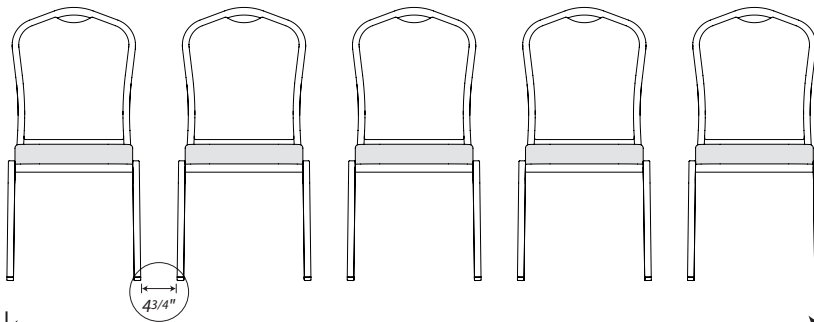

18"

528

18"

528

20"

594

... average just got bigger.

Elbow to Elbow: Staff within our office averaged 21" per person when measured elbow to elbow.

What about your guests?

5 Guests @ 21" = 105"

4 Spaces @ 1" = 4"

TYPICAL SPACING 18"

5 Chairs @ 18" = 90"

▶ 4 Spaces @ 1" = 4"

ADJUSTED SPACING TO ACCOMMODATE GUESTS 18"

5 Chairs @ 18" = 90"

▶ 4 Spaces @ 4 3/4" = 19"

ADJUSTED SPACING TO ACCOMMODATE GUESTS 20"

5 Chairs @ 20" = 100"

▶ 4 Spaces @ 2 1/4" = 9"

...seating arrangements, your style.

60" DIAMETER TABLE
(5 foot)

72" DIAMETER TABLE
(6 foot)