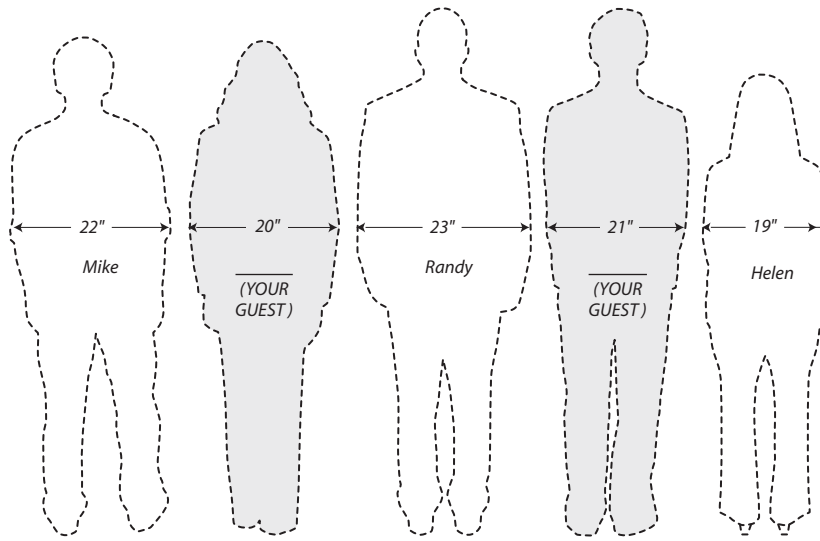

THE
Vista
COLLECTION

AVERAGE JUST GOT BIGGER

Vista... banquet seating...

BALANCING PERSONAL COMFORT & ROOM EFFICIENCY

CHAIR DIMENSIONS

WIDTH OF CHAIR

SEAT CUSHION DIMENSIONS

AIR CUSHION (CUBIC INCHES)

18"

528

18"

528

20"

594

... average just got bigger.

Elbow to Elbow: Staff within our office averaged 21" per person when measured elbow to elbow.

What about your guests?

5 Guests @ 21" = 105"

4 Spaces @ 1" = 4"

TYPICAL SPACING 18"

5 Chairs @ 18" = 90"

▶ 4 Spaces @ 1" = 4"

ADJUSTED SPACING TO ACCOMMODATE GUESTS 18"

5 Chairs @ 18" = 90"

▶ 4 Spaces @ 4 3/4" = 19"

ADJUSTED SPACING TO ACCOMMODATE GUESTS 20"

5 Chairs @ 20" = 100"

▶ 4 Spaces @ 2 1/4" = 9"

...seating arrangements, your style.

60" DIAMETER TABLE
(5 foot)

72" DIAMETER TABLE
(6 foot)