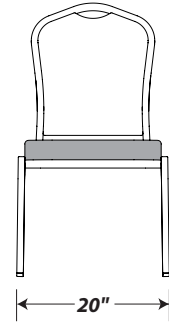

18"

528

18"

528

20"

594

... average just got bigger.

Elbow to Elbow: Staff within our office averaged 21" per person when measured elbow to elbow.

What about your guests?

5 Guests @ 21" = 105"

4 Spaces @ 1" = 4"

TYPICAL SPACING 18"

5 Chairs @ 18" = 90"

▶ 4 Spaces @ 1" = 4"

ADJUSTED SPACING TO ACCOMMODATE GUESTS 18"

5 Chairs @ 18" = 90"

▶ 4 Spaces @ 4 3/4" = 19"

ADJUSTED SPACING TO ACCOMMODATE GUESTS 20"

5 Chairs @ 20" = 100"

▶ 4 Spaces @ 2 1/4" = 9"

...seating arrangements, your style.

60" DIAMETER TABLE
(5 foot)

72" DIAMETER TABLE
(6 foot)