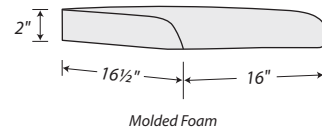

THE
Vista
COLLECTION

AVERAGE JUST GOT BIGGER

Vista... banquet seating...

BALANCING PERSONAL COMFORT & ROOM EFFICIENCY

CHAIR DIMENSIONS

WIDTH OF CHAIR

SEAT CUSHION DIMENSIONS

AIR CUSHION (CUBIC INCHES)

18"

528

18"

528

20"

594

... average just got bigger.

Elbow to Elbow: Staff within our office averaged 21" per person when measured elbow to elbow.