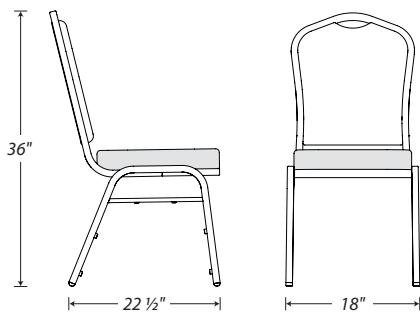

THE
Vista
COLLECTION

AVERAGE JUST GOT BIGGER

Vista... banquet seating...

BALANCING PERSONAL COMFORT & ROOM EFFICIENCY

CHAIR DIMENSIONS

WIDTH OF CHAIR

SEAT CUSHION DIMENSIONS

AIR CUSHION (CUBIC INCHES)

18"

528

18"

528

20"

594

... average just got bigger.

Elbow to Elbow: Staff within our office averaged 21" per person when measured elbow to elbow.

What about your guests?

5 Guests @ 21" = 105"

4 Spaces @ 1" = 4"

TYPICAL SPACING 18"

5 Chairs @ 18" = 90"

▶ 4 Spaces @ 1" = 4"

ADJUSTED SPACING TO ACCOMMODATE GUESTS 18"

5 Chairs @ 18" = 90"

▶ 4 Spaces @ 4 3/4" = 19"

ADJUSTED SPACING TO ACCOMMODATE GUESTS 20"

5 Chairs @ 20" = 100"

▶ 4 Spaces @ 2 1/4" = 9"

...seating arrangements, your style.

60" DIAMETER TABLE
(5 foot)

72" DIAMETER TABLE
(6 foot)