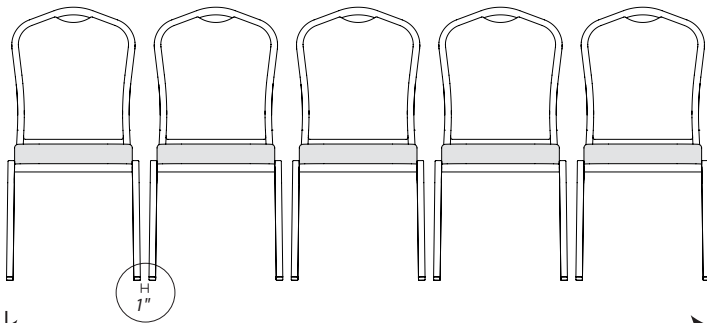

THE
Vista
COLLECTION

AVERAGE JUST GOT BIGGER

Vista... banquet seating...

BALANCING PERSONAL COMFORT & ROOM EFFICIENCY

CHAIR DIMENSIONS

WIDTH OF CHAIR

SEAT CUSHION DIMENSIONS

AIR CUSHION (CUBIC INCHES)

18"

528

18"

528

20"

594

... average just got bigger.

Elbow to Elbow: Staff within our office averaged 21" per person when measured elbow to elbow.

What about your guests?

5 Guests @ 21" = 105"

4 Spaces @ 1" = 4"

TYPICAL SPACING 18"

5 Chairs @ 18" = 90"

▶ 4 Spaces @ 1" = 4"

ADJUSTED SPACING TO ACCOMMODATE GUESTS 18"

5 Chairs @ 18" = 90"

▶ 4 Spaces @ 4 3/4" = 19"

ADJUSTED SPACING TO ACCOMMODATE GUESTS 20"

5 Chairs @ 20" = 100"

▶ 4 Spaces @ 2 1/4" = 9"

...seating arrangements, your style.

60" DIAMETER TABLE
(5 foot)

72" DIAMETER TABLE
(6 foot)