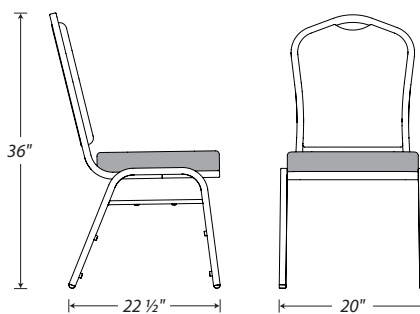

THE
Vista
COLLECTION

AVERAGE JUST GOT BIGGER

Vista... banquet seating...

BALANCING PERSONAL COMFORT & ROOM EFFICIENCY

CHAIR DIMENSIONS

WIDTH OF CHAIR

SEAT CUSHION DIMENSIONS

AIR CUSHION (CUBIC INCHES)

18"

528

18"

528

20"

594

... average just got bigger.

Elbow to Elbow: Staff within our office averaged 21" per person when measured elbow to elbow.

What about your guests?

5 Guests @ 21" = 105"

4 Spaces @ 1" = 4"

TYPICAL SPACING 18"

5 Chairs @ 18" = 90"

▶ 4 Spaces @ 1" = 4"

ADJUSTED SPACING TO ACCOMMODATE GUESTS 18"

5 Chairs @ 18" = 90"

▶ 4 Spaces @ 4 3/4" = 19"

ADJUSTED SPACING TO ACCOMMODATE GUESTS 20"

5 Chairs @ 20" = 100"

▶ 4 Spaces @ 2 1/4" = 9"

...seating arrangements, your style.

60" DIAMETER TABLE
(5 foot)

72" DIAMETER TABLE
(6 foot)