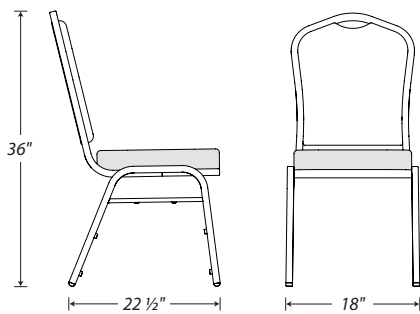

THE
Vista
COLLECTION

AVERAGE JUST GOT BIGGER

Vista... banquet seating...

BALANCING PERSONAL COMFORT & ROOM EFFICIENCY

CHAIR DIMENSIONS

WIDTH OF CHAIR

SEAT CUSHION DIMENSIONS

AIR CUSHION (CUBIC INCHES)

18"

528

18"

528

20"

594

... average just got bigger.

Elbow to Elbow: Staff within our office averaged 21" per person when measured elbow to elbow.

What about your guests?

5 Guests @ 21" = 105"

4 Spaces @ 1" = 4"

TYPICAL SPACING 18"

5 Chairs @ 18" = 90"

▶ 4 Spaces @ 1" = 4"

ADJUSTED SPACING TO ACCOMMODATE GUESTS 18"

5 Chairs @ 18" = 90"

▶ 4 Spaces @ 4 3/4" = 19"

ADJUSTED SPACING TO ACCOMMODATE GUESTS 20"

5 Chairs @ 20" = 100"

▶ 4 Spaces @ 2 1/4" = 9"

...seating arrangements, your style.

60" DIAMETER TABLE
(5 foot)

72" DIAMETER TABLE
(6 foot)