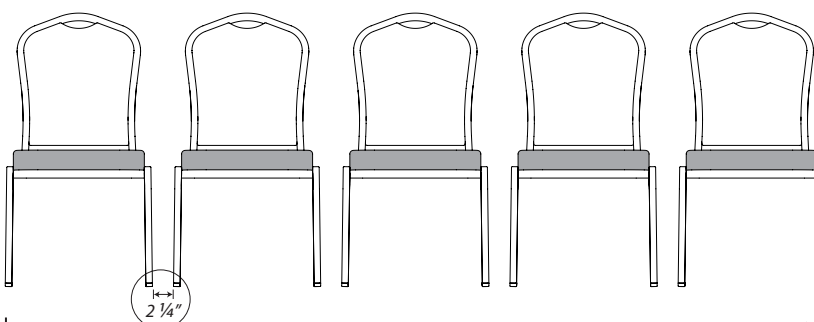

18"

528

18"

528

20"

594

... average just got bigger.

Elbow to Elbow: Staff within our office averaged 21" per person when measured elbow to elbow.

What about your guests?

5 Guests @ 21" = 105"

4 Spaces @ 1" = 4"

TYPICAL SPACING 18"

5 Chairs @ 18" = 90"

▶ 4 Spaces @ 1" = 4"

ADJUSTED SPACING TO ACCOMMODATE GUESTS 18"

5 Chairs @ 18" = 90"

▶ 4 Spaces @ 4 3/4" = 19"

ADJUSTED SPACING TO ACCOMMODATE GUESTS 20"

5 Chairs @ 20" = 100"

▶ 4 Spaces @ 2 1/4" = 9"

...seating arrangements, your style.

60" DIAMETER TABLE
(5 foot)

72" DIAMETER TABLE
(6 foot)