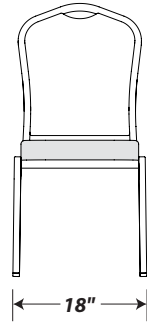

THE
Vista
COLLECTION

AVERAGE JUST GOT BIGGER

Vista... banquet seating...

BALANCING PERSONAL COMFORT & ROOM EFFICIENCY

CHAIR DIMENSIONS

WIDTH OF CHAIR

SEAT CUSHION DIMENSIONS

AIR CUSHION (CUBIC INCHES)

18"

528

18"

528

20"

594

... average just got bigger.

Elbow to Elbow: Staff within our office averaged 21" per person when measured elbow to elbow.

What about your guests?

5 Guests @ 21" = 105"

4 Spaces @ 1" = 4"

TYPICAL SPACING 18"

5 Chairs @ 18" = 90"

▶ 4 Spaces @ 1" = 4"

ADJUSTED SPACING TO ACCOMMODATE GUESTS 18"

5 Chairs @ 18" = 90"

▶ 4 Spaces @ 4 3/4" = 19"

ADJUSTED SPACING TO ACCOMMODATE GUESTS 20"

5 Chairs @ 20" = 100"

▶ 4 Spaces @ 2 1/4" = 9"

...seating arrangements, your style.

60" DIAMETER TABLE
(5 foot)

72" DIAMETER TABLE
(6 foot)