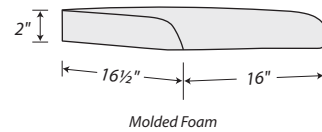

THE
Vista
COLLECTION

AVERAGE JUST GOT BIGGER

Vista... banquet seating...

BALANCING PERSONAL COMFORT & ROOM EFFICIENCY

CHAIR DIMENSIONS

WIDTH OF CHAIR

SEAT CUSHION DIMENSIONS

AIR CUSHION (CUBIC INCHES)

18"

528

18"

528

20"

594

... average just got bigger.

Elbow to Elbow: Staff within our office averaged 21" per person when measured elbow to elbow.