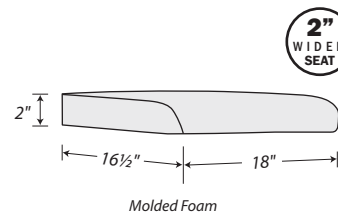

THE
Vista
COLLECTION

AVERAGE JUST GOT BIGGER

Vista... banquet seating...

BALANCING PERSONAL COMFORT & ROOM EFFICIENCY

CHAIR DIMENSIONS

WIDTH OF CHAIR

SEAT CUSHION DIMENSIONS

AIR CUSHION (CUBIC INCHES)

18"

528

18"

528

20"

594

... average just got bigger.

Elbow to Elbow: Staff within our office averaged 21" per person when measured elbow to elbow.

What about your guests?

5 Guests @ 21" = 105"

4 Spaces @ 1" = 4"

TYPICAL SPACING 18"

5 Chairs @ 18" = 90"

▶ 4 Spaces @ 1" = 4"

ADJUSTED SPACING TO ACCOMMODATE GUESTS 18"

5 Chairs @ 18" = 90"

▶ 4 Spaces @ 4 3/4" = 19"

ADJUSTED SPACING TO ACCOMMODATE GUESTS 20"

5 Chairs @ 20" = 100"

▶ 4 Spaces @ 2 1/4" = 9"

...seating arrangements, your style.

60" DIAMETER TABLE
(5 foot)

72" DIAMETER TABLE
(6 foot)