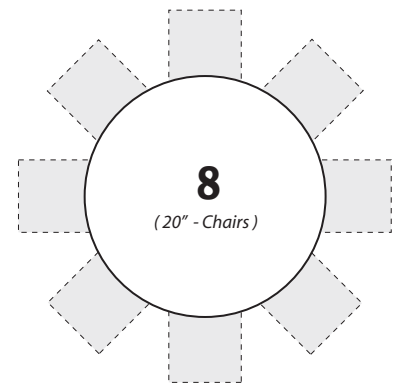

THE
Vista
COLLECTION

AVERAGE JUST GOT BIGGER

Vista... banquet seating...

BALANCING PERSONAL COMFORT & ROOM EFFICIENCY

CHAIR DIMENSIONS

WIDTH OF CHAIR

SEAT CUSHION DIMENSIONS

AIR CUSHION (CUBIC INCHES)

18"

528

18"

528

20"

594

... average just got bigger.

Elbow to Elbow: Staff within our office averaged 21" per person when measured elbow to elbow.

What about your guests?

5 Guests @ 21" = 105"

4 Spaces @ 1" = 4"

TYPICAL SPACING 18"

5 Chairs @ 18" = 90"

▶ 4 Spaces @ 1" = 4"

ADJUSTED SPACING TO ACCOMMODATE GUESTS 18"

5 Chairs @ 18" = 90"

▶ 4 Spaces @ 4 3/4" = 19"

ADJUSTED SPACING TO ACCOMMODATE GUESTS 20"

5 Chairs @ 20" = 100"

▶ 4 Spaces @ 2 1/4" = 9"

...seating arrangements, your style.

60" DIAMETER TABLE
(5 foot)

72" DIAMETER TABLE
(6 foot)