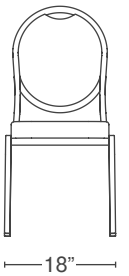

SPECIFICATIONS

CAL 117E Approved
ANSI / BIFMA Approved

Stacking: 10 High

Dimensions: 18" W x 22 1/4" D x 36" H

Weight: 16 Lbs.

Weight Capacity: 450 Lbs.

C.O.M.: .85* Yards

* No Repeats on C.O.M.

Vista

8871-20"

Shown in Salinas - Moonstone /
Antique Brown Frame

- 7/8" - Steel Frame
- Multiple Steel Cross Members - H Bar
- 2" High Density Foam Seat Cushion
- Plywood Seat (5/8") / Back (7/16")
- Stacking Bars
- 2 Piece Back (No Exposed Tabs)
- Handhold - Easy Handling
- T-Nuts" Throughout - Standard